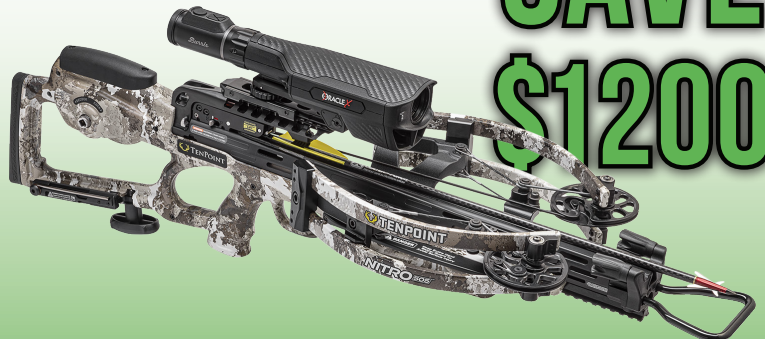

PSE1820, PSE1821

Ravin R29X Sniper Crossbow Package

\$2,169⁹⁹

REG. \$3,099⁹⁹

RAV1322

SAVE \$930

TenPoint Nitro 505 Oracle Crossbow Package

- ACUslide, Burris Oracle Rangefinding Scope

\$2,599⁹⁹

REG. \$3,799⁹⁹

TEN1307

SAVE \$1200

SATURDAY, MARCH 1ST

TENPOINT REPS WILL BE ON SITE TO HELP WITH INFORMED DECISIONS

TenPoint Turbo X Crossbow Package

• ACUslide, Rangemaster 100 Scope, Vektra