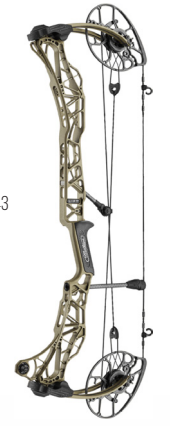

REG. FROM \$699⁰⁰

HOY2045, HOY2427

Hoyt Z1S

• Blackout, 29", 70 lbs., RH

\$1,029⁹⁹

REG. \$1,399⁹⁹

HOY2203

SAVE \$370

Mathews Image

• Multiple options available

FROM \$935⁹⁹

REG. FROM \$1,199⁹⁹

MAT2197, MAT2185, MAT2198

Mathews Lift 29.5

• Multiple options available

BEST DEAL

REG. \$1,229⁰⁰

MAT2432, MAT2406, MAT2438, MAT2424, MAT2437, MAT2444, MAT2417, MAT2442, MAT2443

Mathews Lift 33

• Multiple options available

BEST DEAL

REG. \$1,329⁰⁰

MAT2411, MAT2446, MAT2428, MAT2410, MAT2413, MAT2408