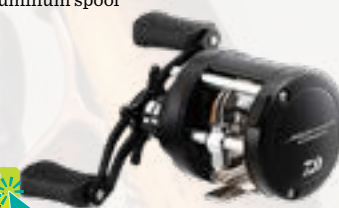

Daiwa Millionaire Classic Reel

- High strength alloy gears
- Infinity anti-reverse
- Carbon Ultimate Tournament Drag
- Machined aluminum spool

$76⁴⁹

REG. $89⁹⁹
726208 250