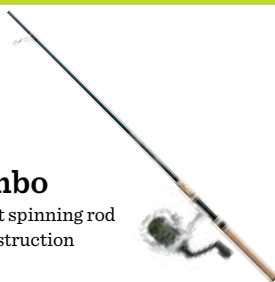

## Daiwa D-Shock Spinning Combo

- 6'6" Spinning, 2-piece rod
- 2500SZ spinning reel

**\$22<sup>94</sup>**

REG. \$26<sup>99</sup>

715367 6'6" ROD / 2500SZ REEL

**TROUT OPENER — SATURDAY, APRIL 1**  
**MENTORED YOUTH TROUT DAY — MARCH 25 | 8AM — 7:30PM**

### Pflueger Monarch Spinning Combo

- Five bearing system
- Graphite body and rotor
- Aluminum bail
- Available in 5'6" and 6', combo

**\$56<sup>94</sup>**

REG. \$66<sup>99</sup>  
715782 5'6"

### St. Croix Triumph Combo

- One-piece 5' ultralight spinning rod
- SCII carbon fiber construction
- Moderate action
- Lew's Mach I Speed Spinning Reel

**\$144<sup>49</sup>**

REG. \$169<sup>99</sup>  
727564 LEW'S MACH I REEL